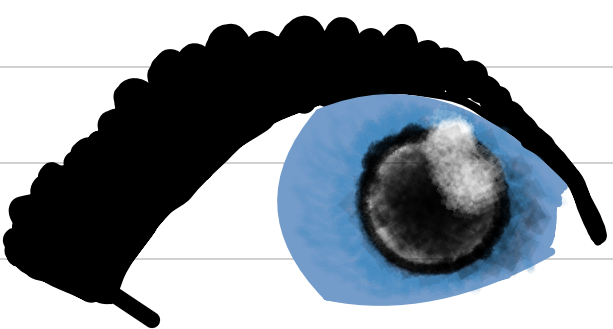

to redraw the face color with
the Skintone

mine
↓

mine
↓

@cozy123
↗

if you

want to

add

a
body.