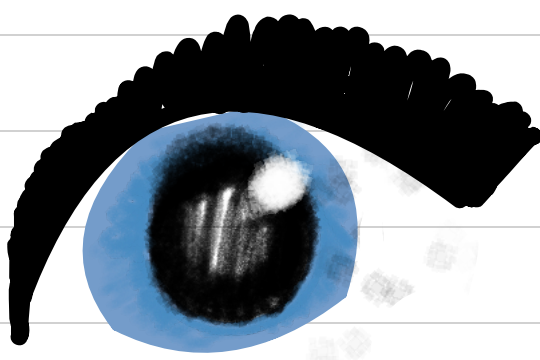

to redraw the face color with
the Skintone

mine
↓

mine
↓

@cozy123
↗

if you

want to

add

a
body.